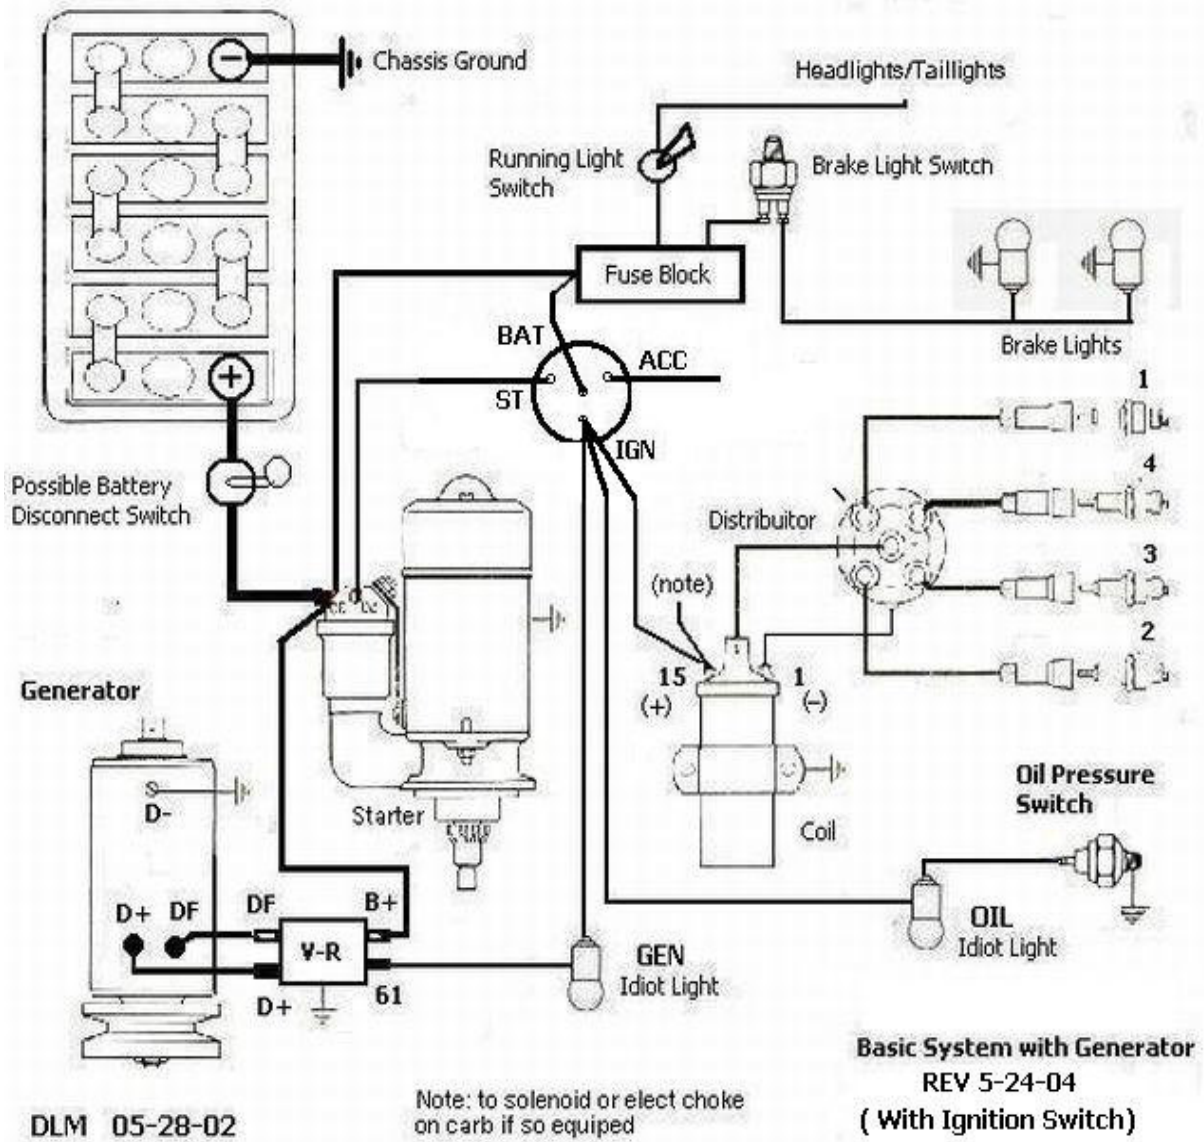

Alternator with Universal Ignition Switch.

DLM 05-29-02
 Changed DF to D+ on Alternator
 12-01-02

Note: To solenoid and or elect
 choke on carb if equipped.

Basic System with Alternator
 REV 5-23-04

Generator with Universal Ignition Switch.

Alternator with Toggle Switch & Push Button.

DLM 05-29-02

Changed DF to D+ on Alternator
12-01-02

Note: To solenoid and or elect
choke on carb if equiped.

Basic System with Alternator

Rev. 5-02-03

Generator with Toggle Switch & Push Button.

DLM 05-28-02

Note: to solenoid or elect choke on carb if so equipped

Basic System with Generator

Rev. 5-2-03