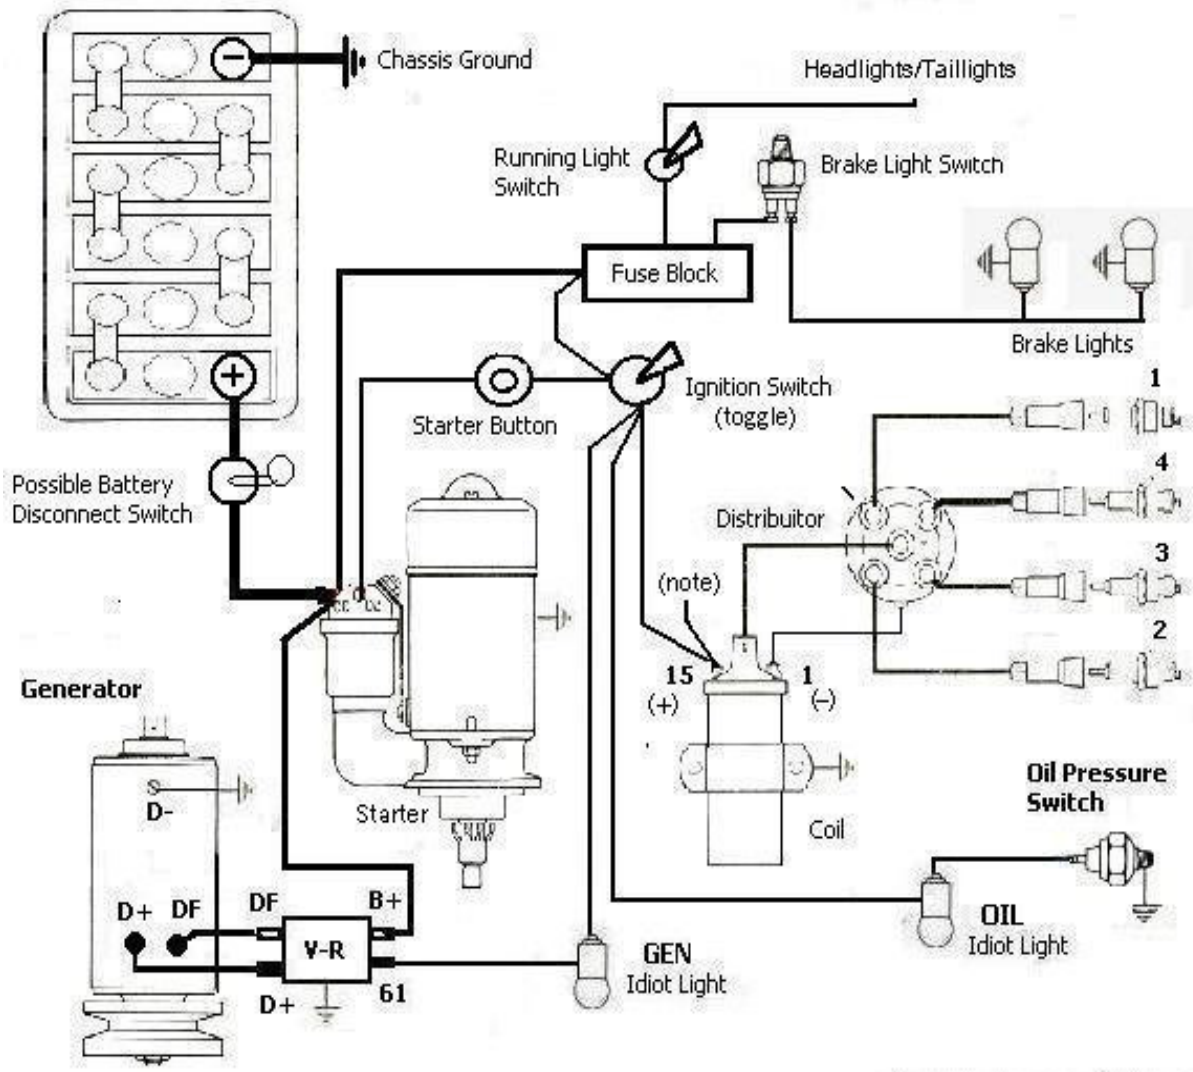

Alternator with Toggle Switch & Push Button.

DLM 05-29-02

Changed DF to D+ on Alternator
12-01-02

Note: To solenoid and or elect
choke on carb if equiped.

Basic System with Alternator

Rev. 5-02-03

Generator with Toggle Switch & Push Button.

DLM 05-28-02

Note: to solenoid or elect choke on carb if so equipped

Basic System with Generator

Rev. 5-2-03