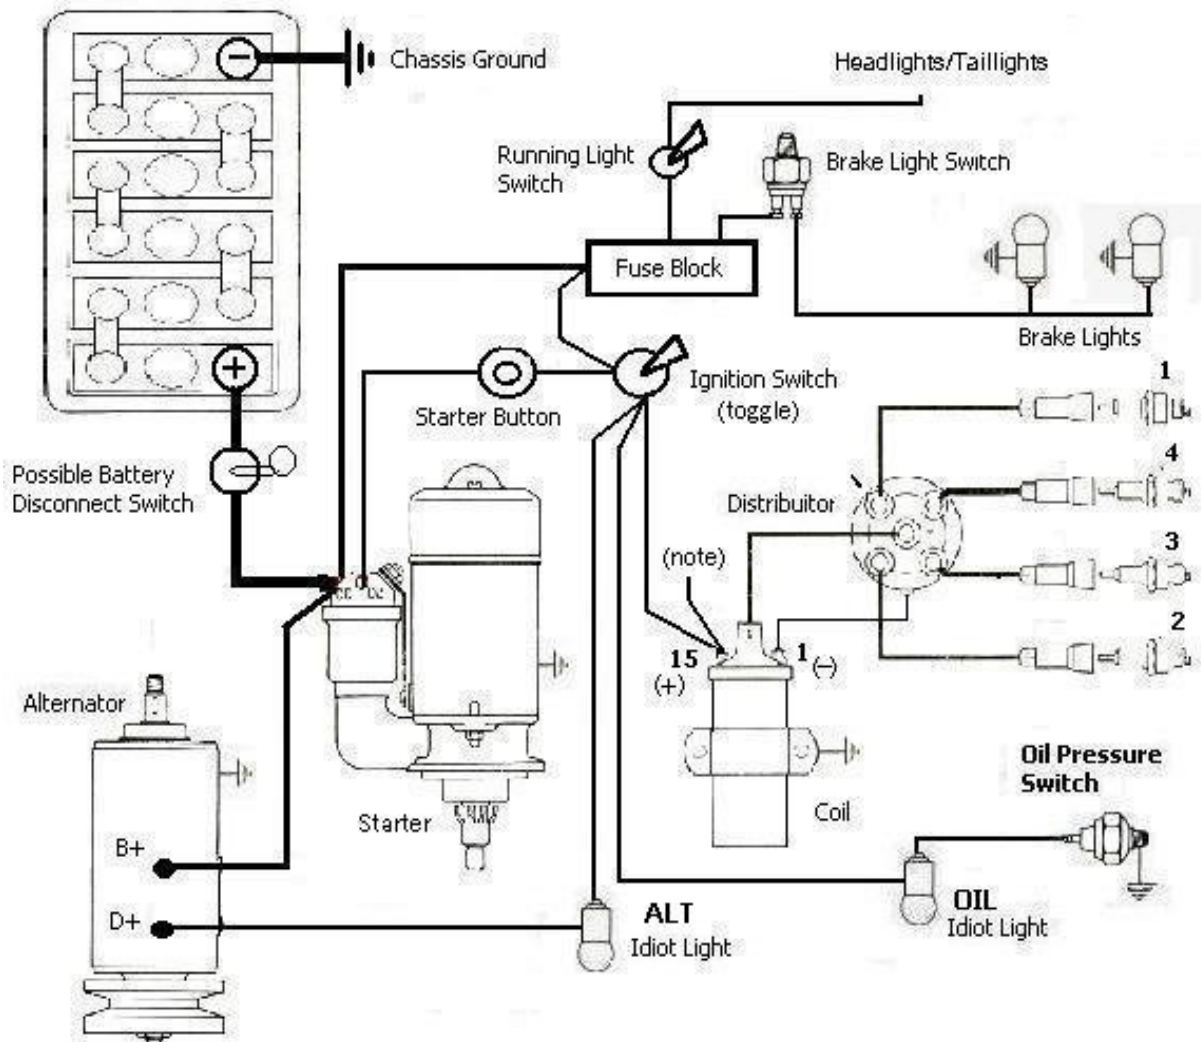

Alternator with Universal Ignition Switch.

DLM 05-29-02
 Changed DF to D+ on Alternator
 12-01-02

Note: To solenoid and or elect
 choke on carb if equipped.

Basic System with Alternator
 REV 5-23-04

Generator with Universal Ignition Switch.

Alternator with Toggle Switch & Push Button.

DLM 05-29-02

Changed DF to D+ on Alternator
12-01-02

Note: To solenoid and or elect
choke on carb if equiped.

Basic System with Alternator

Rev. 5-02-03

Generator with Toggle Switch & Push Button.

DLM 05-28-02

Note: to solenoid or elect choke on carb if so equipped

Basic System with Generator

Rev. 5-2-03