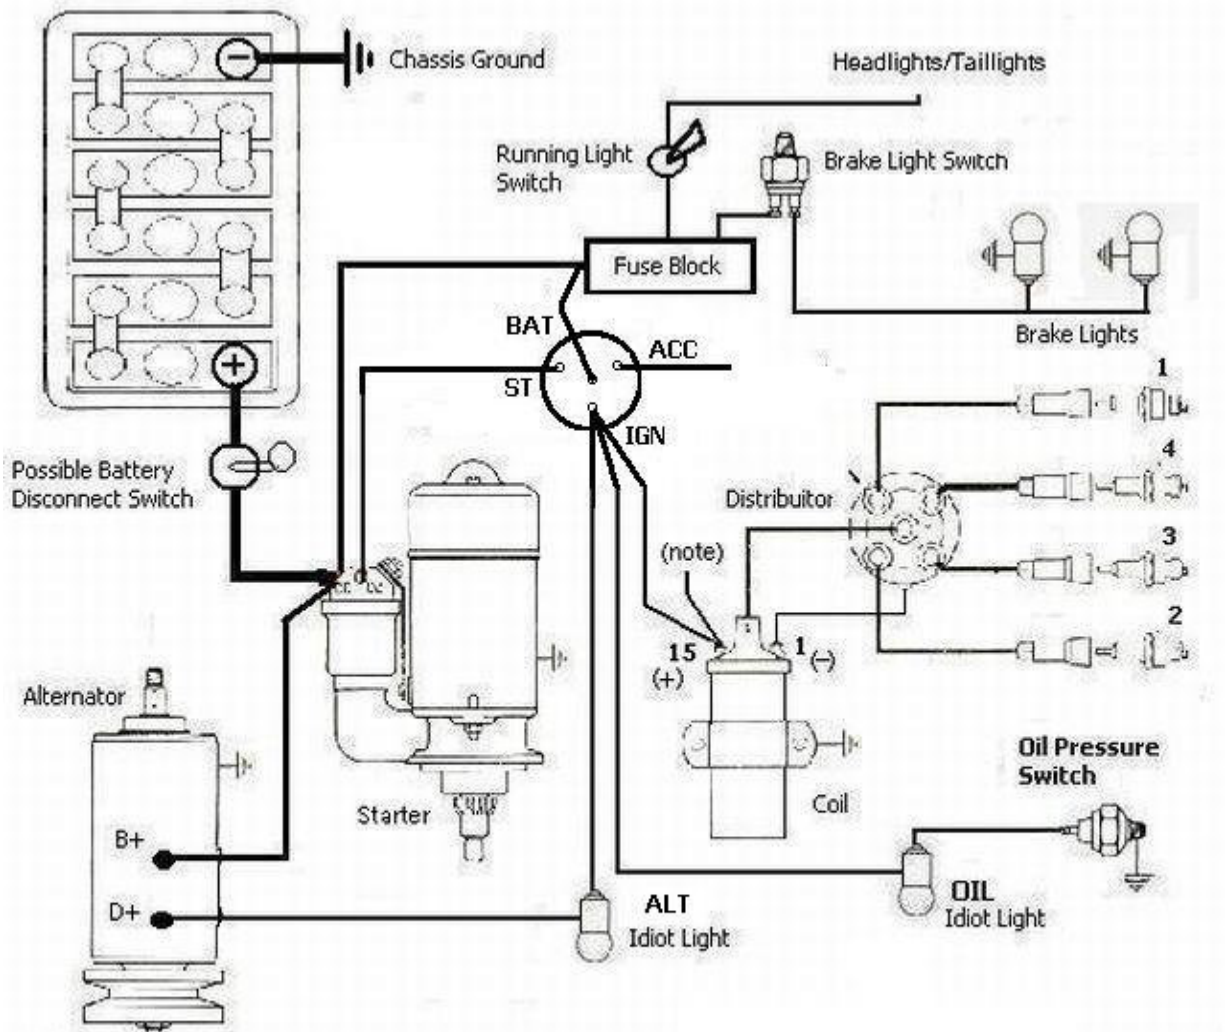

Alternator with Universal Ignition Switch.

DLM 05-29-02
 Changed DF to D+ on Alternator
 12-01-02

Note: To solenoid and or elect
 choke on carb if equipped.

Basic System with Alternator
 REV 5-23-04

Generator with Universal Ignition Switch.

Alternator with Toggle Switch & Push Button.

DLM 05-29-02

Changed DF to D+ on Alternator
12-01-02

Note: To solenoid and or elect
choke on carb if equiped.

Basic System with Alternator

Rev. 5-02-03

Generator with Toggle Switch & Push Button.

DLM 05-28-02

Note: to solenoid or elect choke on carb if so equipped

Basic System with Generator

Rev. 5-2-03